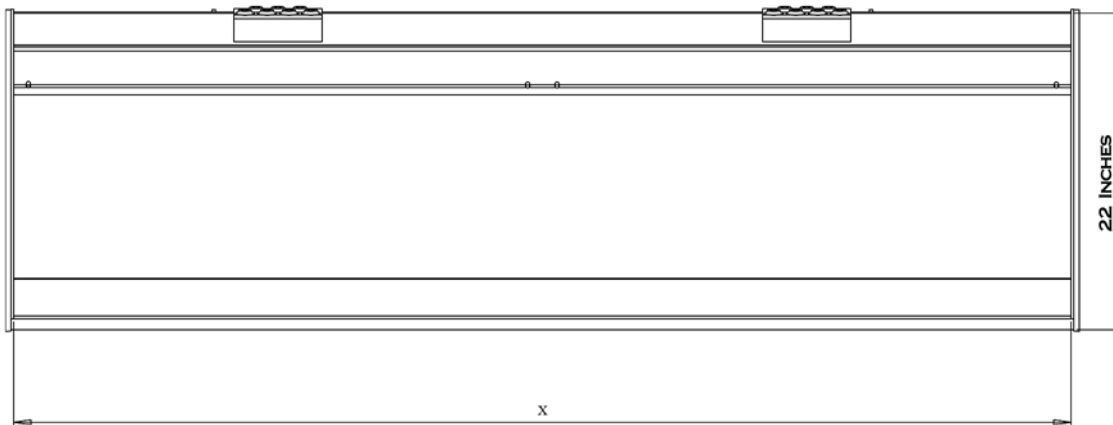

# ACCESSORIES UNLIMITED LOW PRO BUCKET

THIS LOW PRO DESIGN OFFERS AN EXCELLENT VIEW OF THE CUTTING EDGE  
 FEATURING A LONGER BOTTOM AND A LOWER BACK WITH GREAT BUCKET BREAKOUT FORCE  
 USE THIS ATTACHMENT FOR GRADING, LEVELING, CARRYING AND LOADING ANY MATERIAL

## SPECIFICATIONS

LOW PRO BUCKET	72 INCH (STOCK)	84 INCH (STOCK)	60-84 INCH (SPECIAL ORDER)
PART NUMBER	AU-01-0100-72	AU-01-0100-84	AU-01-0100-(WIDTH)
WEIGHT	455 LBS	505 LBS	N/A
WIDTH (X)	72 INCHES	84 INCHES	N/A
DEPTH	38 INCHES	38 INCHES	38 INCHES
HEIGHT	22 INCHES	22 INCHES	22 INCHES
HEAPED CAPACITY	17 CUBIC FEET	20 CUBIC FEET	N/A
PRE-DRILLED FOR	BOLT ON CUTTING EDGE AND TEETH	BOLT ON CUTTING EDGE AND TEETH	BOLT ON CUTTING EDGE AND TEETH